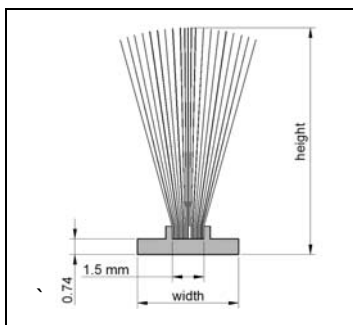

Polypropylene Woolpile	
Colour range	Black, grey & white
Width	4.8mm, 6.7 mm & 6.9mm
Height	4.0 mm to 24.0 mm